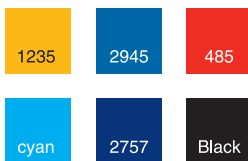

CORONA DEL MAR CHAMBER OF COMMERCE &  
CITY OF NEWPORT BEACH PRESENT THE

Font: Gotham